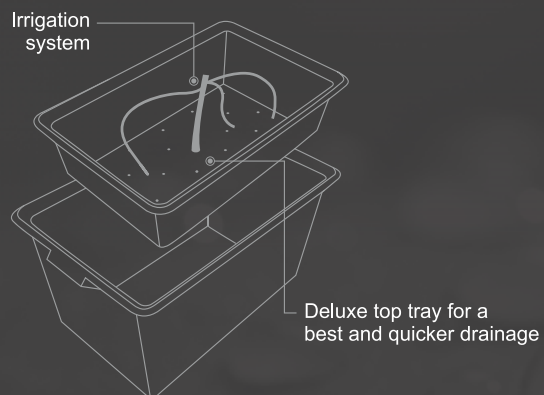

GROWIT

Hydroponic systems

The GROW IT is a small and compact Hydroponic System. It is a simple e reliable way of growing plants easier than rival systems. Suitable for beginners! The GROW IT is a top flooding low-level ebb & flood system. It can be used with all growing media.

Why use a GROWIT?

- Excellent delivery and even distribution of nutrient solutions
- Adjustable delivery tube
- Low-level system to maximize headroom
- Deluxe fittings for quicker drainage

GROWIT 35

GROWIT 35

DIMENSIONS (CM)	39x28x28
TANK	20L
DRIPPER	2
SUBSTRATE VOLUME	15L
PLANTS (MAX)	2

ACCESSORIES

Dripper autocompensate 2l/h

GROWIT 55

DIMENSIONS (CM)	57x39x42
TANK	50L
DRIPPER	3
SUBSTRATE VOLUME	30L
PLANTS (MAX)	3

ACCESSORIES

Dripper Support

GROWIT 75

DIMENSIONS (CM)	79x57x42
TANK	95L
DRIPPER	4
SUBSTRATE VOLUME	50L
PLANTS (MAX)	5

ACCESSORIES

Water Pump Sicce MICRA 430 L/h